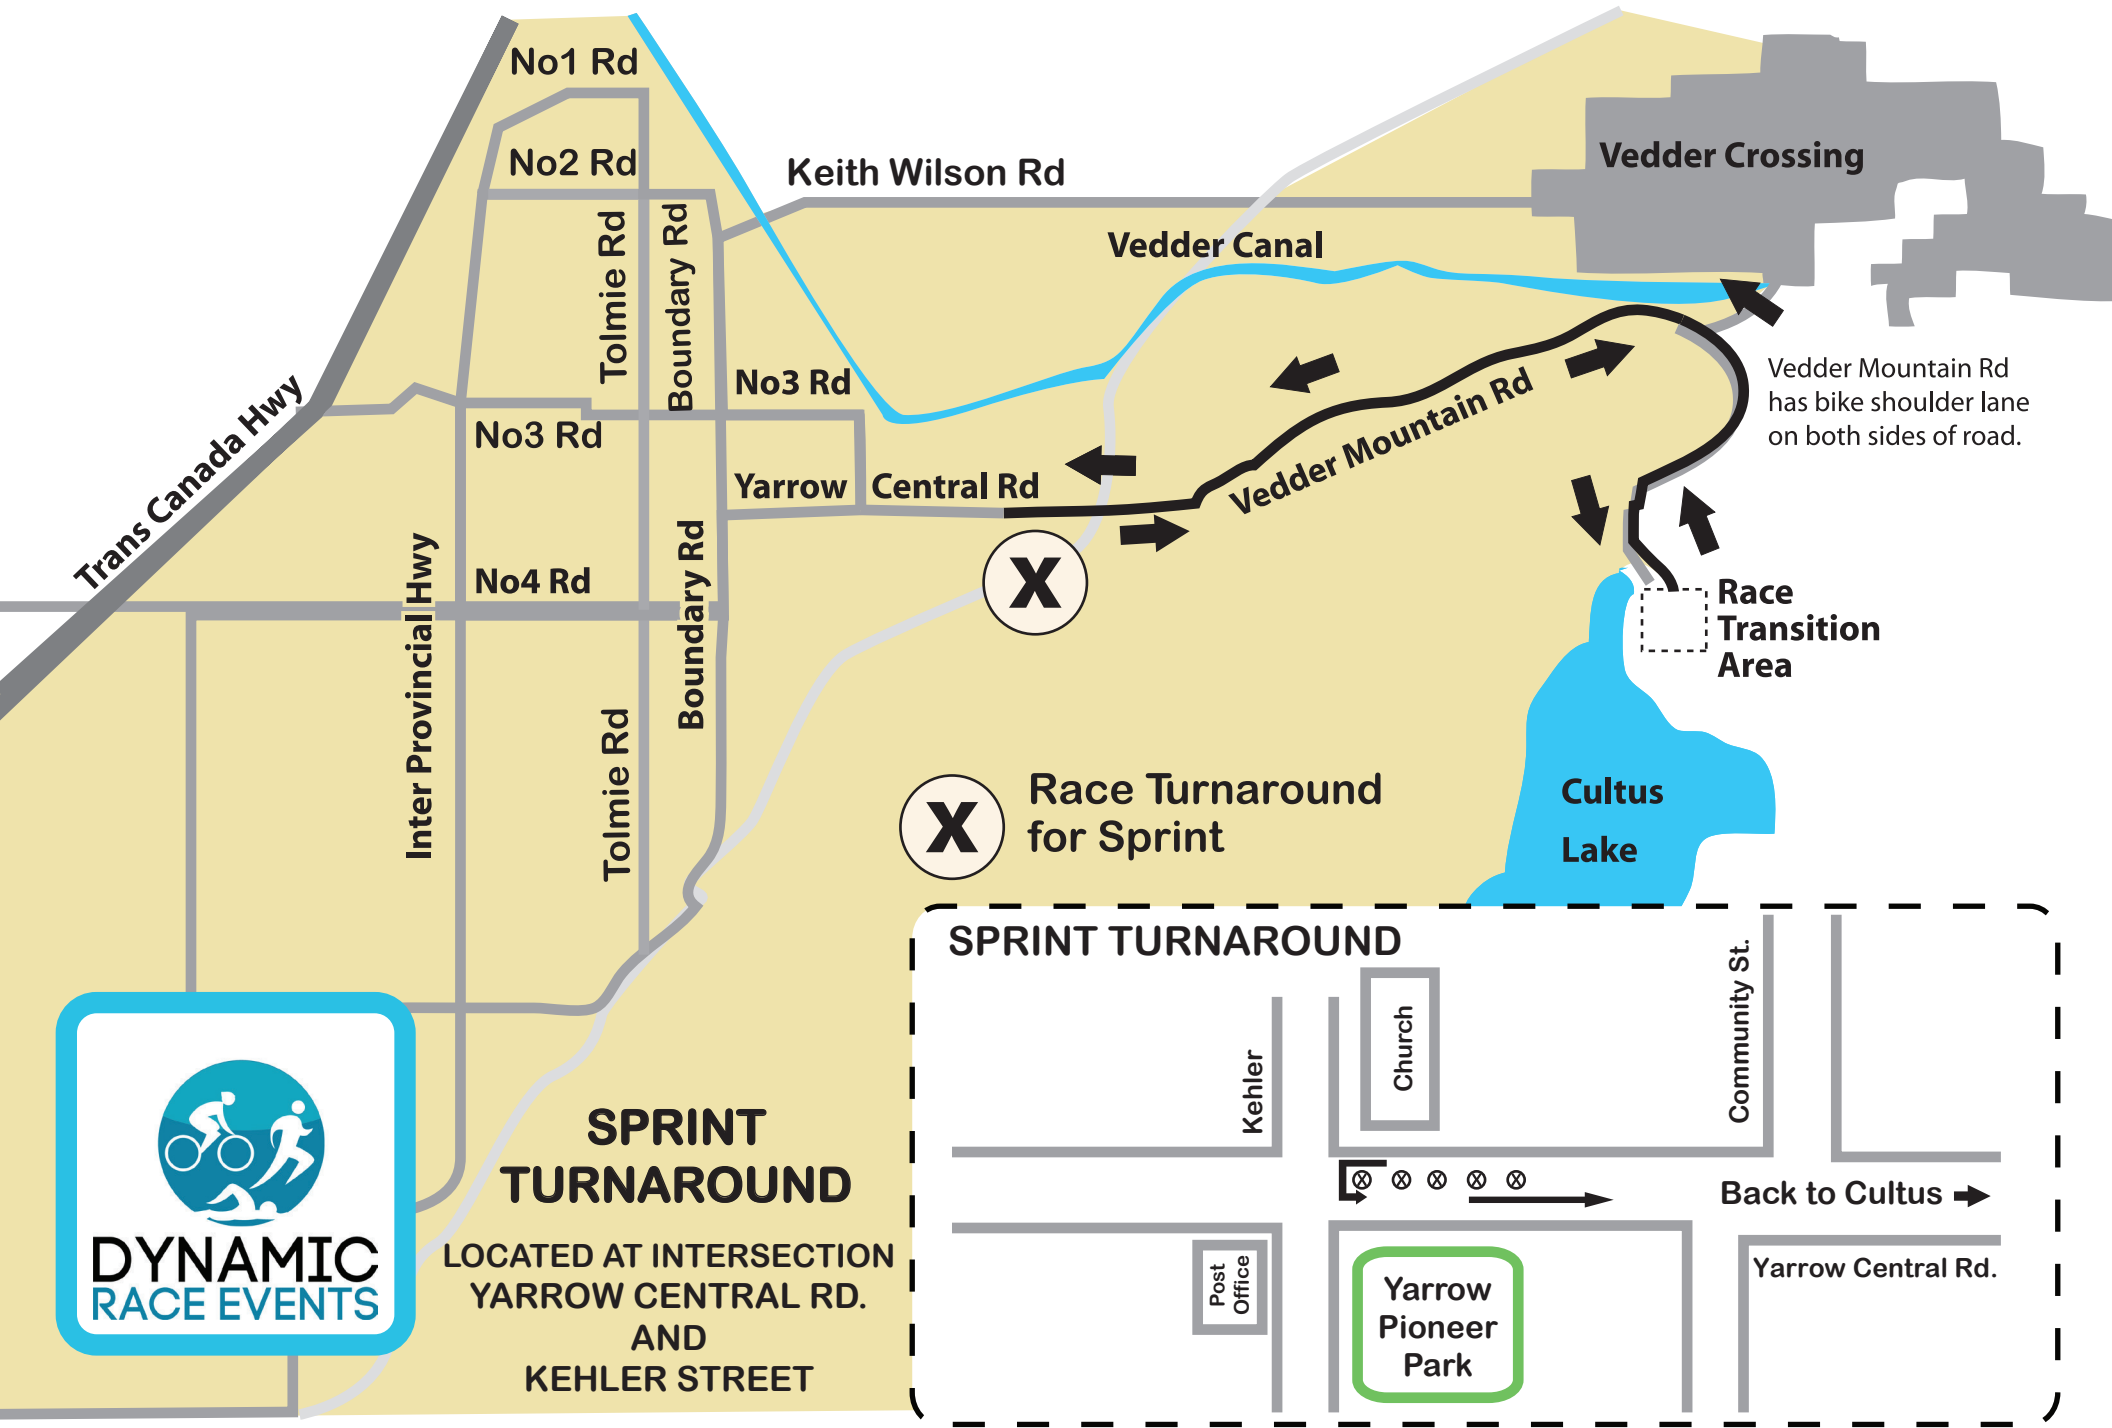

CULTUS LAKE BIKE MAP

SPRINT COURSE
(OUT AND BACK)

SPRINT TURNAROUND

LOCATED AT INTERSECTION
YARROW CENTRAL RD.
AND
KEHLER STREET

SPRINT TURNAROUND